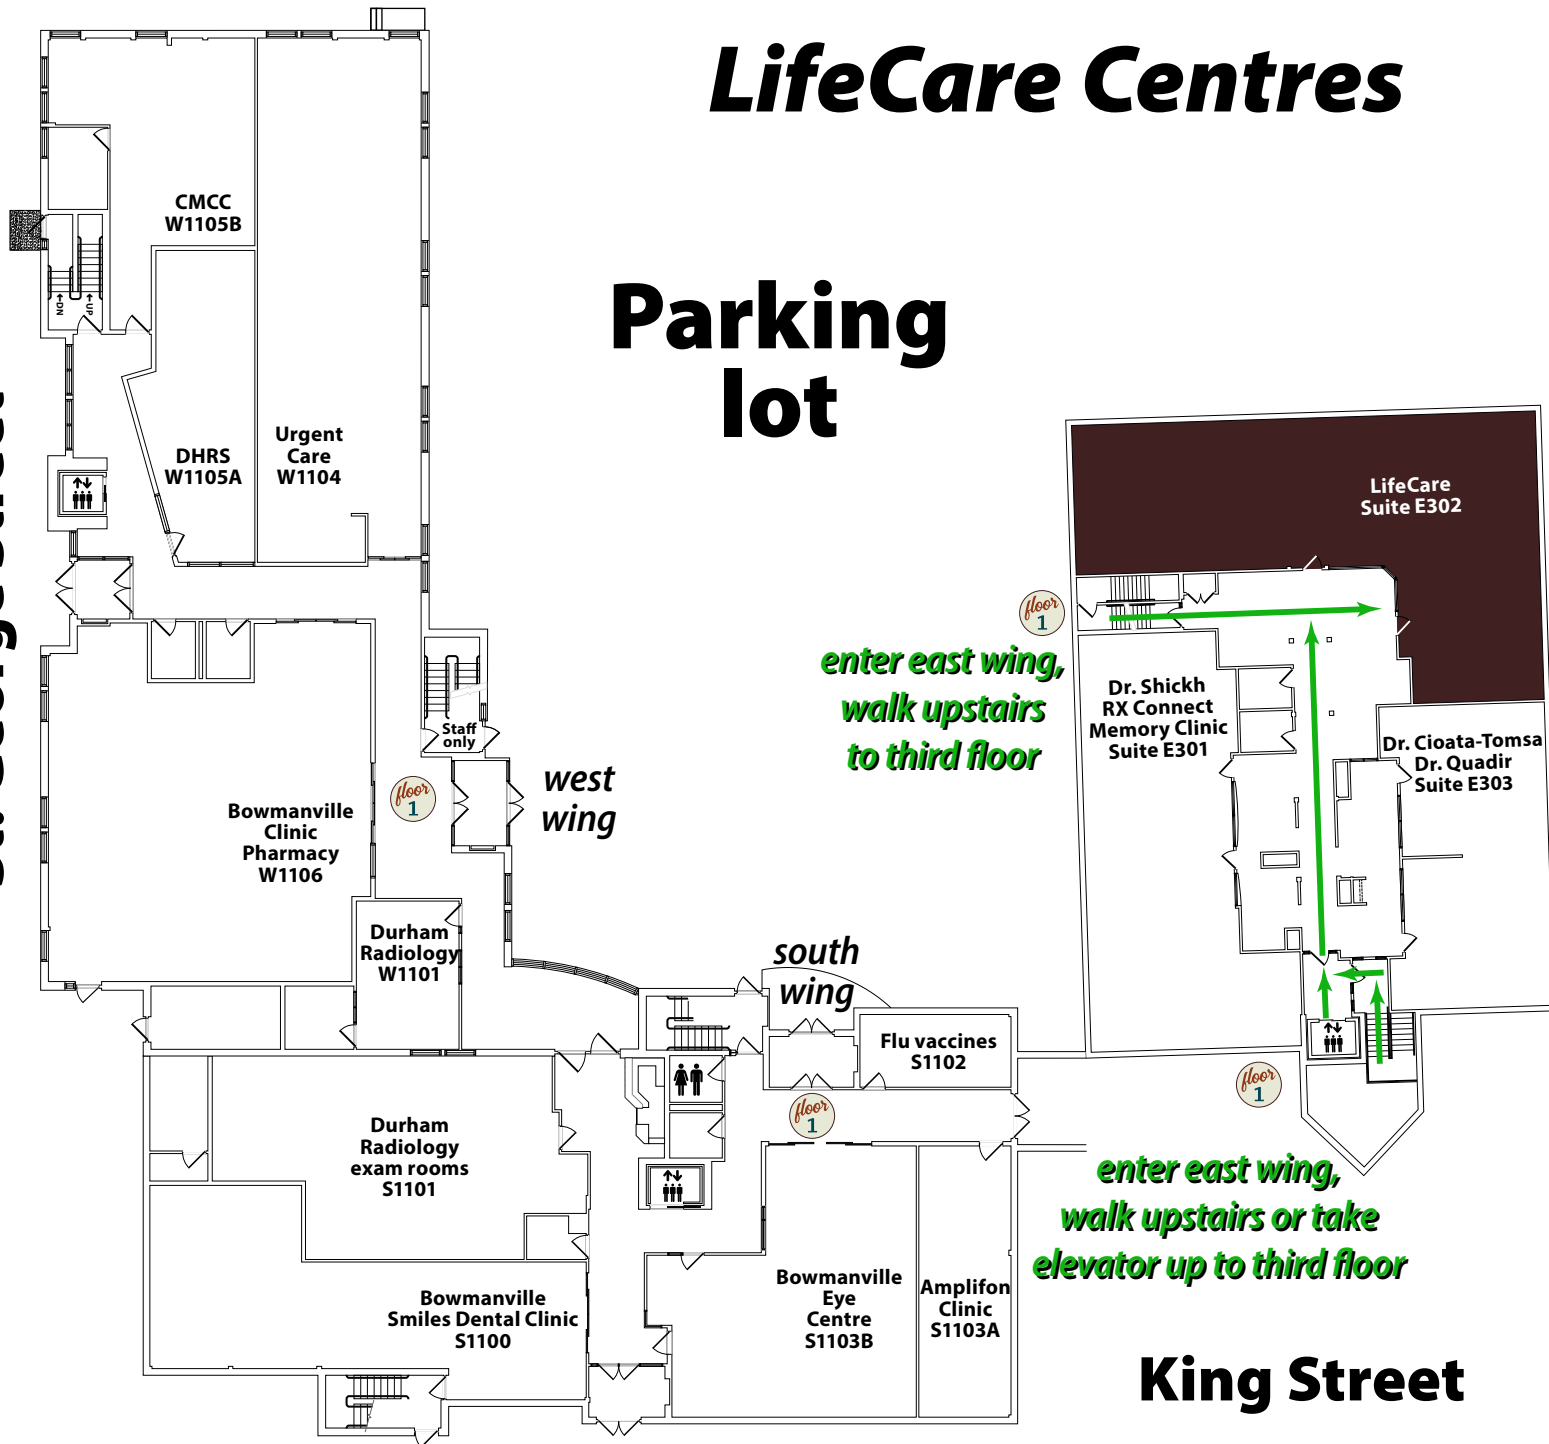

LifeCare Centres

Parking lot

St. George Street

floor 1

west wing

south wing

floor 1

enter east wing,
walk upstairs
to third floor

floor 1

enter east wing,
walk upstairs or take
elevator up to third floor

floor 3

King Street